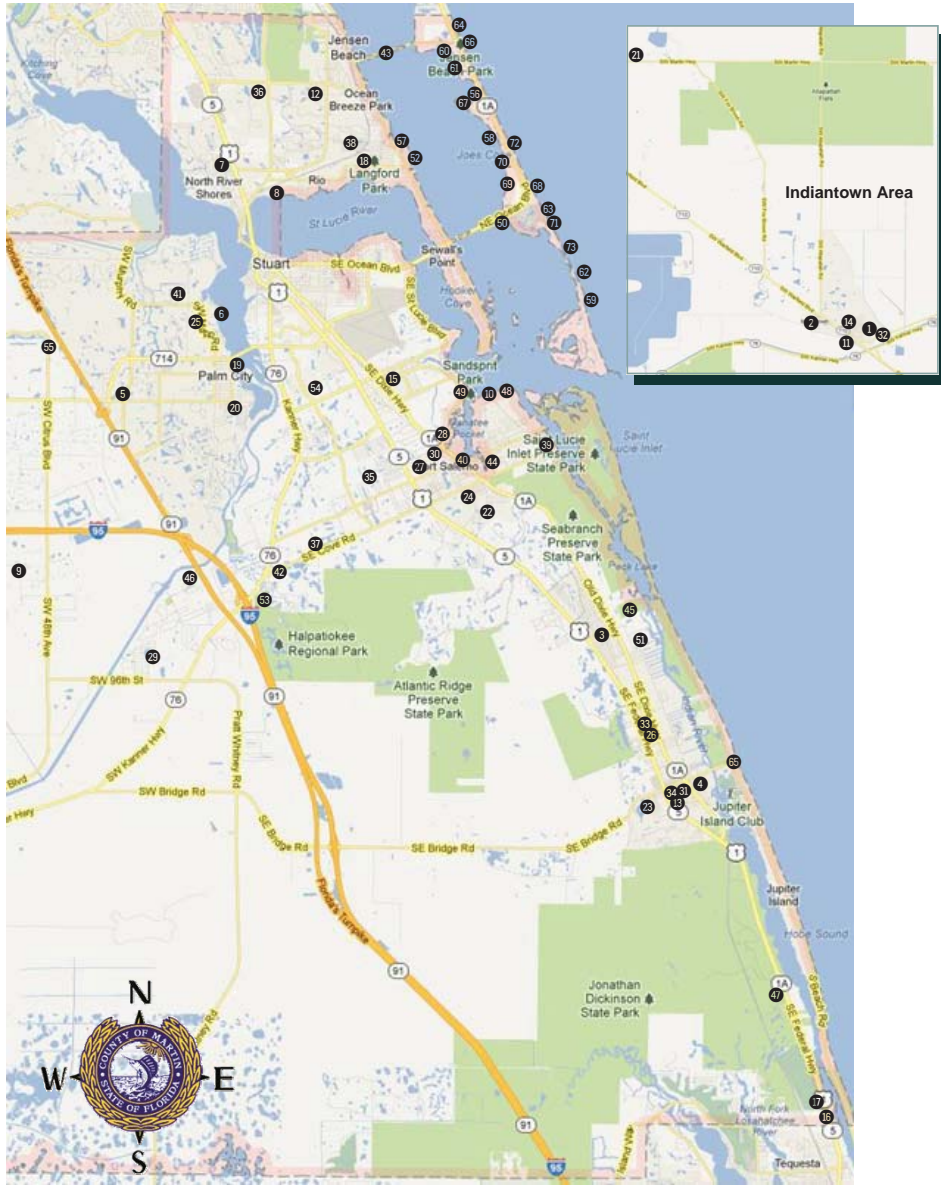

Martin County Parks and Facilities

Community Parks

1. **Big Mound Park (I)** 15205 Indianmound Dr.
2. **Booker Park (I)** 15101 SW 169th St.
3. **East Ridge Park (HS)** 8764 Sandy Ln.
4. **Greenfield Park (HS)** 4900 SE Cabot St.
5. **Hidden Oaks Middle (PC)** 2801 SW Martin Hwy.
6. **Pendarvis Cove Park (PC)** 100 SW Champion Way
7. **Palm Lake Park (JB)** NW Palm Lake Dr.
8. **Rio Nature Park (JB)** NE Alice St.
9. **Hawks Hammock (PC)** 7201 Markel St.
10. **Twin Rivers Park (STU)** 3505 SE Kubin Ave.
11. **Indiantown Middle (I)** 16303 SW Farms Rd.
12. **Jensen Beach Elementary (JB)** 2525 NE Savannah Rd.
13. **J.V. Reed Park (HS)** 9004 SE Hercules St.
14. **Post Family Park (I)** 15700 SW Warfield St.
15. **Lamar Howard Park (STU)** 2824 SE Ellendale St.
16. **County Line Park (TQ)** 18530 SE County Line Rd.
17. **Fire Station 36 Park (TQ)** 18405 SE County Line Rd.
18. **Langford Park (JB)** 2369 NE Dixie Hwy.
19. **Charlie Leighton Park (PC)** 2701 SW Cornell Ave.
20. **Jock Leighton Park (PC)** 3755 SW Mapp Rd.
21. **Martin Grade (PC)** 24201 SW Martin Hwy. (CLOSED)
22. **Murray Middle (PS)** 4400 SE Murray St.
23. **Banner Lake Park (HS)** 12212 SE Lantana Ave.
24. **New Monrovia Park (PS)** 4450 SE Murray St.
25. **LCPi Justin Wilson Memorial Park (PC)** 2050 SW Mapp Rd.
26. **Pettway Park (HS)** 8243 SE Pettway St.
27. **Port Salerno Elementary (PS)** 3260 SE Lionel Terr.
28. **Paul Larson Park (PS)** 4725 SE Dixie Hwy.
29. **Tropical Farms Park (STU)** 8446 SW Tropical Ave.
30. **Wojcieszak Park (PS)** 4733 SE Grouper Ave.
31. **Zeus Park (HS)** 12044 SE Zeus Crescent
32. **Timer Powers Park (I)** 14100 SW Citrus Blvd.
33. **William G. "Doc" Myers Park (HS)** 10000 S Dixie Hwy.
34. **Hobe Sound Community Center (HS)** 8980 Olympus Ave.
35. **Mary Brogan Park (STU)** 5050 SE Willoughby Ave.
36. **Pineapple Park (JB)** 3100 Hillman Dr.
37. **David Anderson Middle (STU)** 7000 SE Atlantic Ridge
38. **Leilani Heights Park (JB)** 2168 NE 18th Ave.

Resource Parks

39. **Cove Road Park (PS)** East Cove Rd.
40. **Broward Street Boat Ramp (PS)** 4973 SE Dixie Hwy.
41. **C-23 Canal Park (PC)** Murphy Rd.
42. **Hosford Park (STU)** 7474 Gaines Ave.
43. **Jensen Beach Causeway (JB)** NE Causeway Blvd.
44. **Manatee Park (PS)** 4950 Anchor Ave.
45. **Peck Lake Park (HS)** 8108 Gomez Ave.
46. **Phipps Park & Campground (STU)** 2175 SW Locks Rd.
47. **Porter Park (TQ)** 17925 SE Conch Bar Rd.
48. **Maggy's Hammock Park (PS)** 3854 SE Kubin Ave.
49. **Sandspritz Park (STU)** 3443 SE St. Lucie Blvd.
50. **Stuart Causeway (STU)** SE Ocean Blvd.
51. **Jimmy Graham Park (HS)** 8555 SE Gomez Ave.
52. **Indian RiverSide Park (JB)** 1701 NE Indian River Dr.
53. **Halpatiokee Regional Park (STU)** 8303 SW Lost River Rd.
54. **Sailfish Splash Waterpark (STU)** 931 SE Ruhnke St.
55. **Citrus Grove Park (PC)** 2507 SW Citrus Blvd. (TO BE CONSTRUCTED)
56. **Joe's River Park (JB)** 3500 NE Ocean Blvd.
57. **Jensen Beach Boat Ramp (JB)** 2065 NE Indian River Dr.

Beach Parks